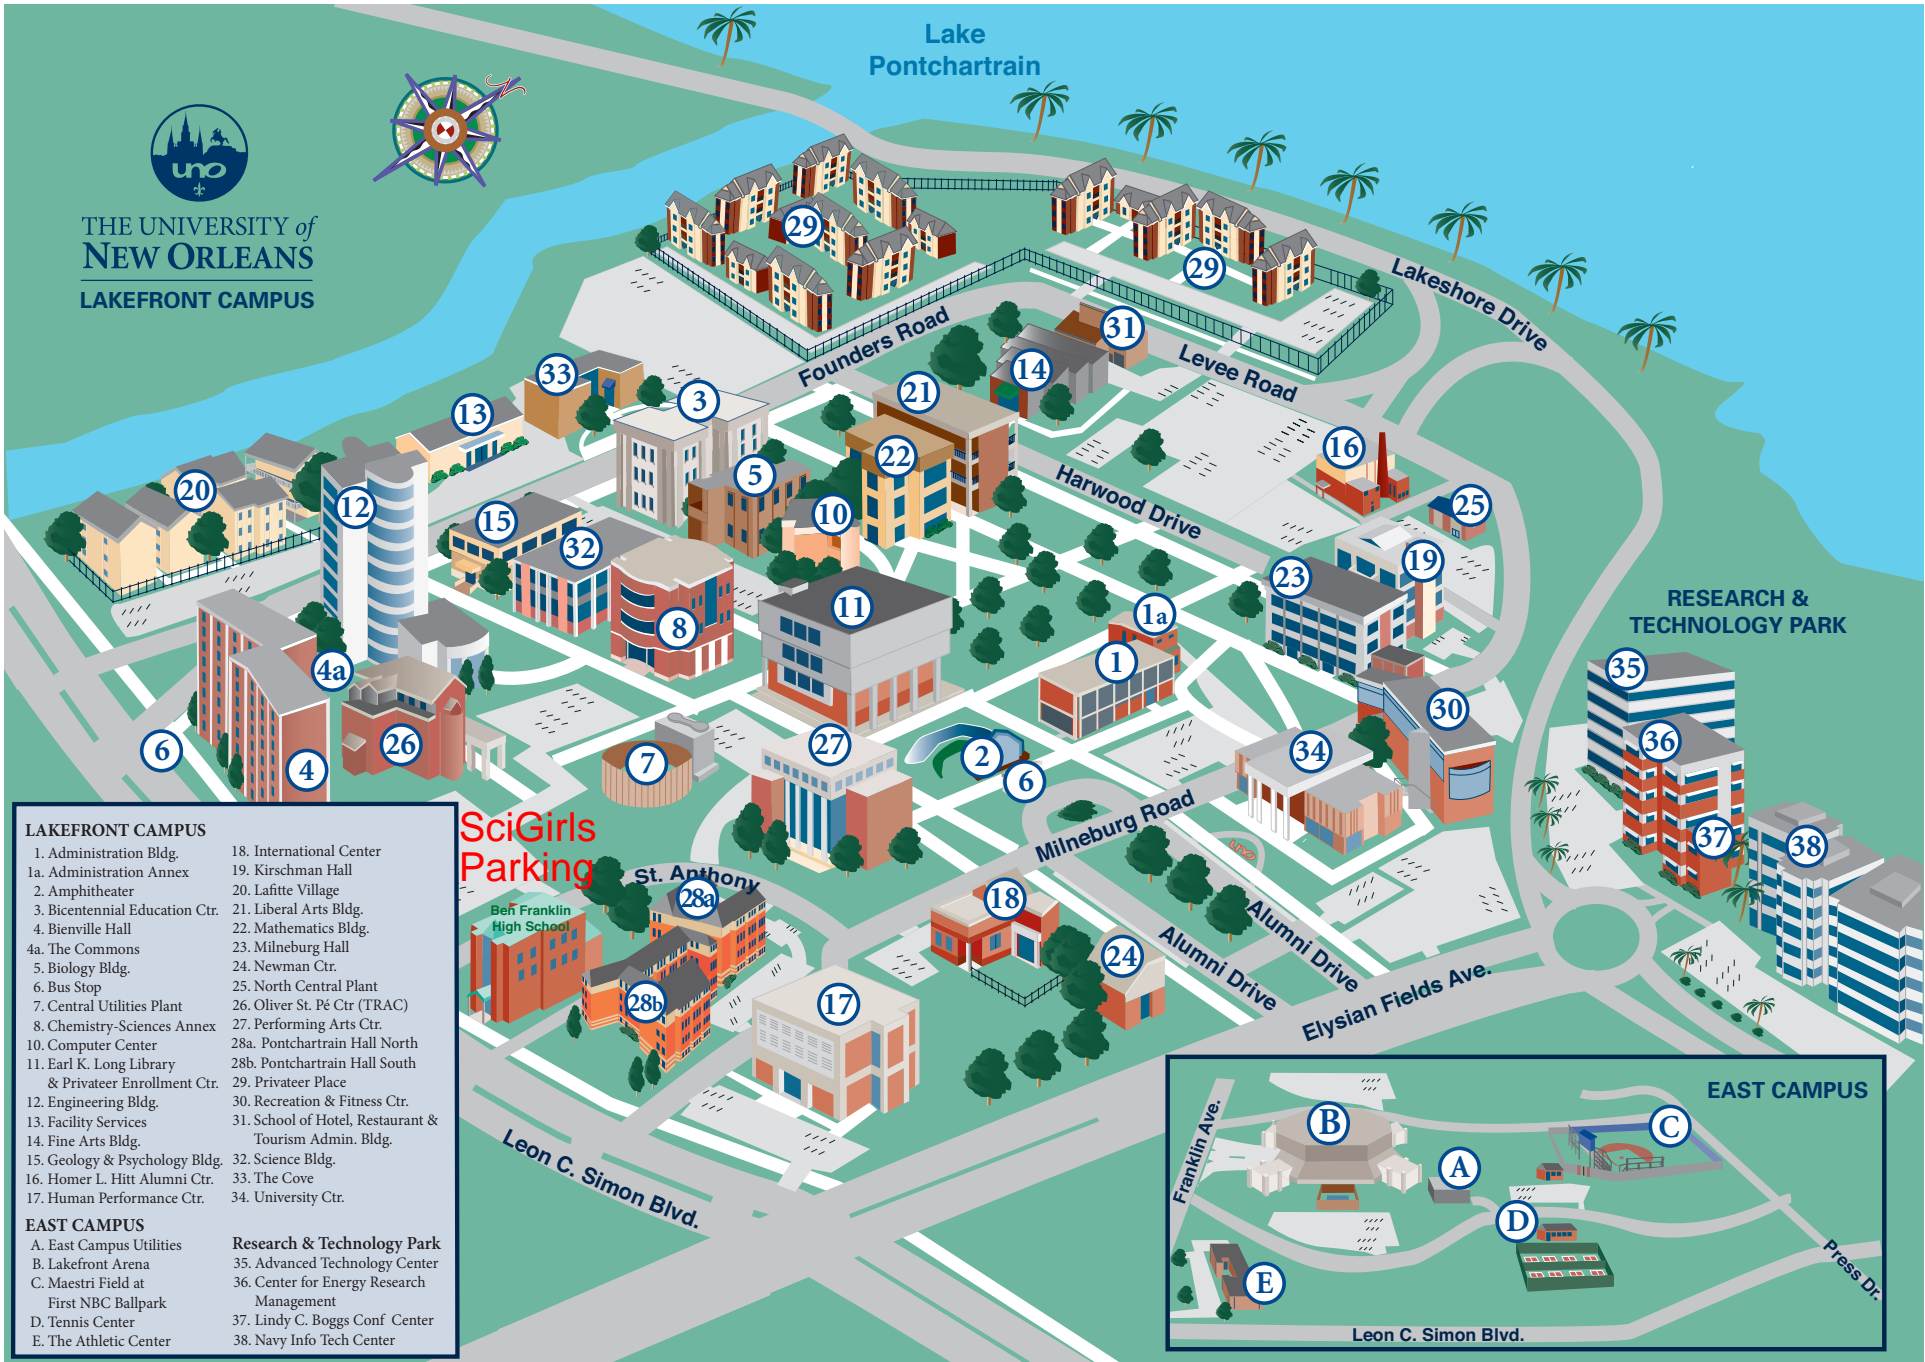

THE UNIVERSITY OF
NEW ORLEANS
LAKEFRONT CAMPUS

LAKEFRONT CAMPUS

- | | |
|--------------------------------|--|
| 1. Administration Bldg. | 18. International Center |
| 1a. Administration Annex | 19. Kirschman Hall |
| 2. Amphitheater | 20. Lafitte Village |
| 3. Bicentennial Education Ctr. | 21. Liberal Arts Bldg. |
| 4. Bienville Hall | 22. Mathematics Bldg. |
| 4a. The Commons | 23. Milneburg Hall |
| 5. Biology Bldg. | 24. Newman Ctr. |
| 6. Bus Stop | 25. North Central Plant |
| 7. Central Utilities Plant | 26. Oliver St. Pé Ctr (TRAC) |
| 8. Chemistry-Sciences Annex | 27. Performing Arts Ctr. |
| 10. Computer Center | 28a. Pontchartrain Hall North |
| 11. Earl K. Long Library | 28b. Pontchartrain Hall South |
| 29. Privateer Enrollment Ctr. | |
| 12. Engineering Bldg. | 30. Recreation & Fitness Ctr. |
| 13. Facility Services | 31. School of Hotel, Restaurant & Tourism Admin. Bldg. |
| 14. Fine Arts Bldg. | |
| 15. Geology & Psychology Bldg. | 32. Science Bldg. |
| 16. Homer L. Hitt Alumni Ctr. | 33. The Cove |
| 17. Human Performance Ctr. | 34. University Ctr. |

EAST CAMPUS

- A. East Campus Utilities
- B. Lakefront Arena
- C. Maestri Field at First NBC Ballpark
- D. Tennis Center
- E. The Athletic Center

- Research & Technology Park**
- 35. Advanced Technology Center
 - 36. Center for Energy Research Management
 - 37. Lindy C. Boggs Conf. Center
 - 38. Navy Info Tech Center