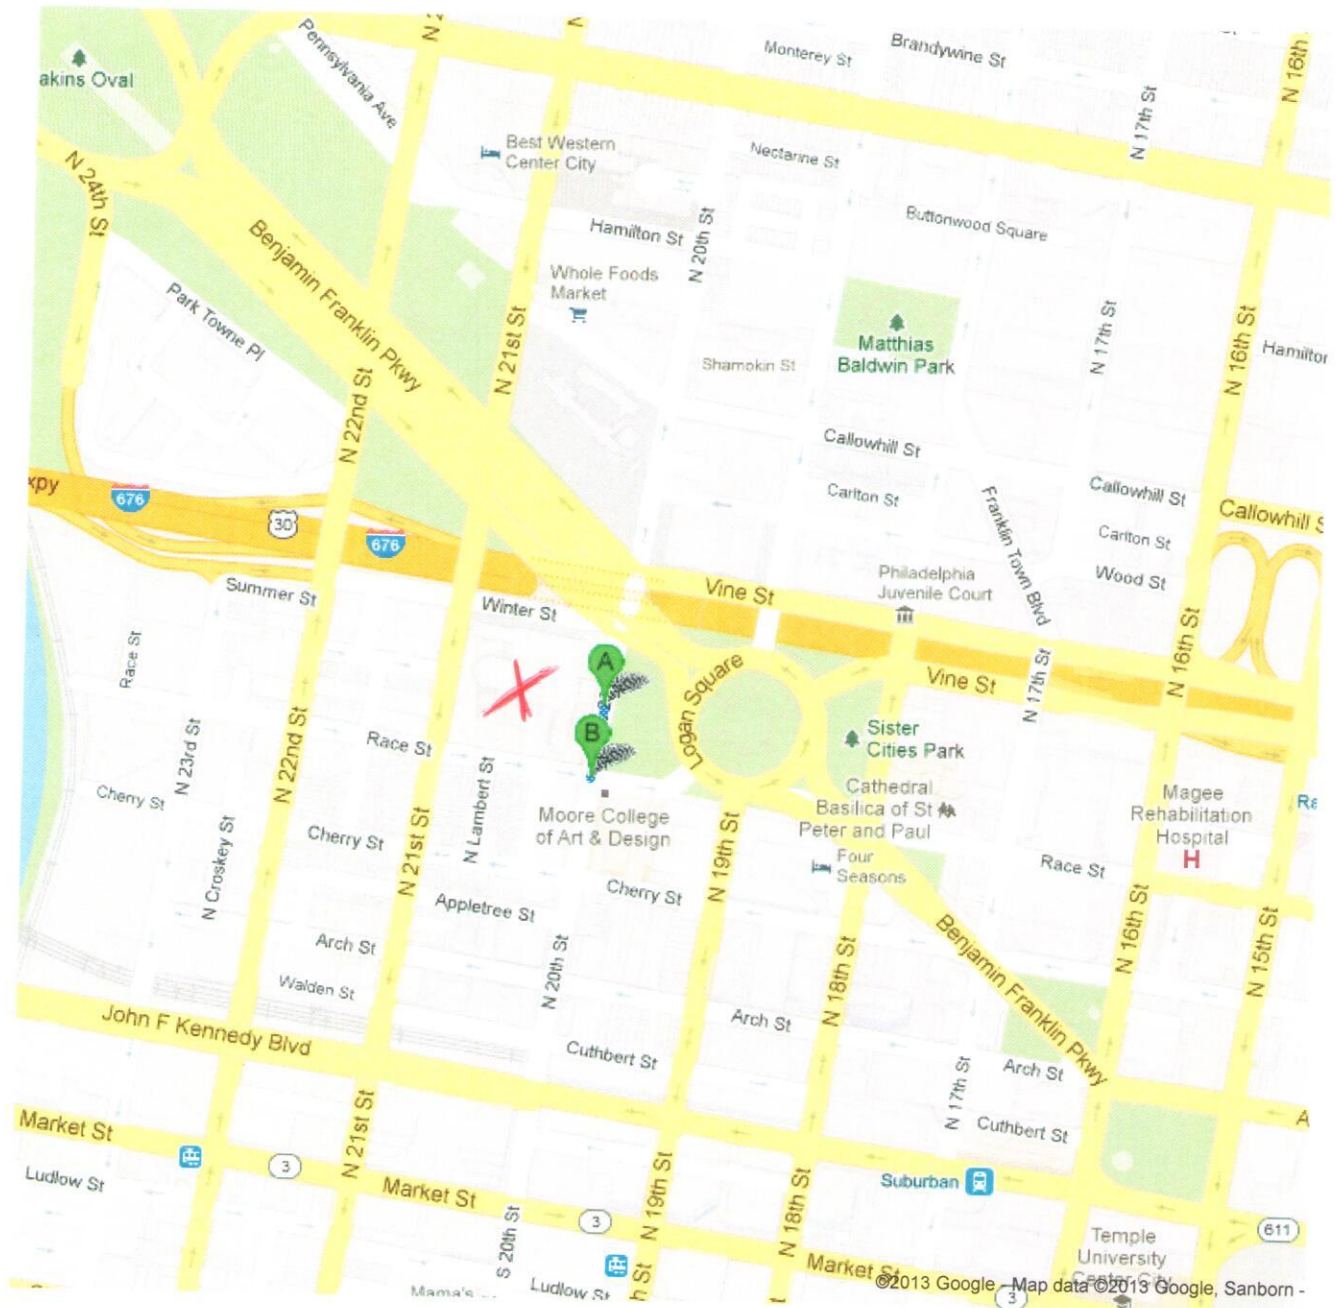

Directions to Race St & N 20th St, Philadelphia, PA 19103  
240 ft

X = The Franklin Institute