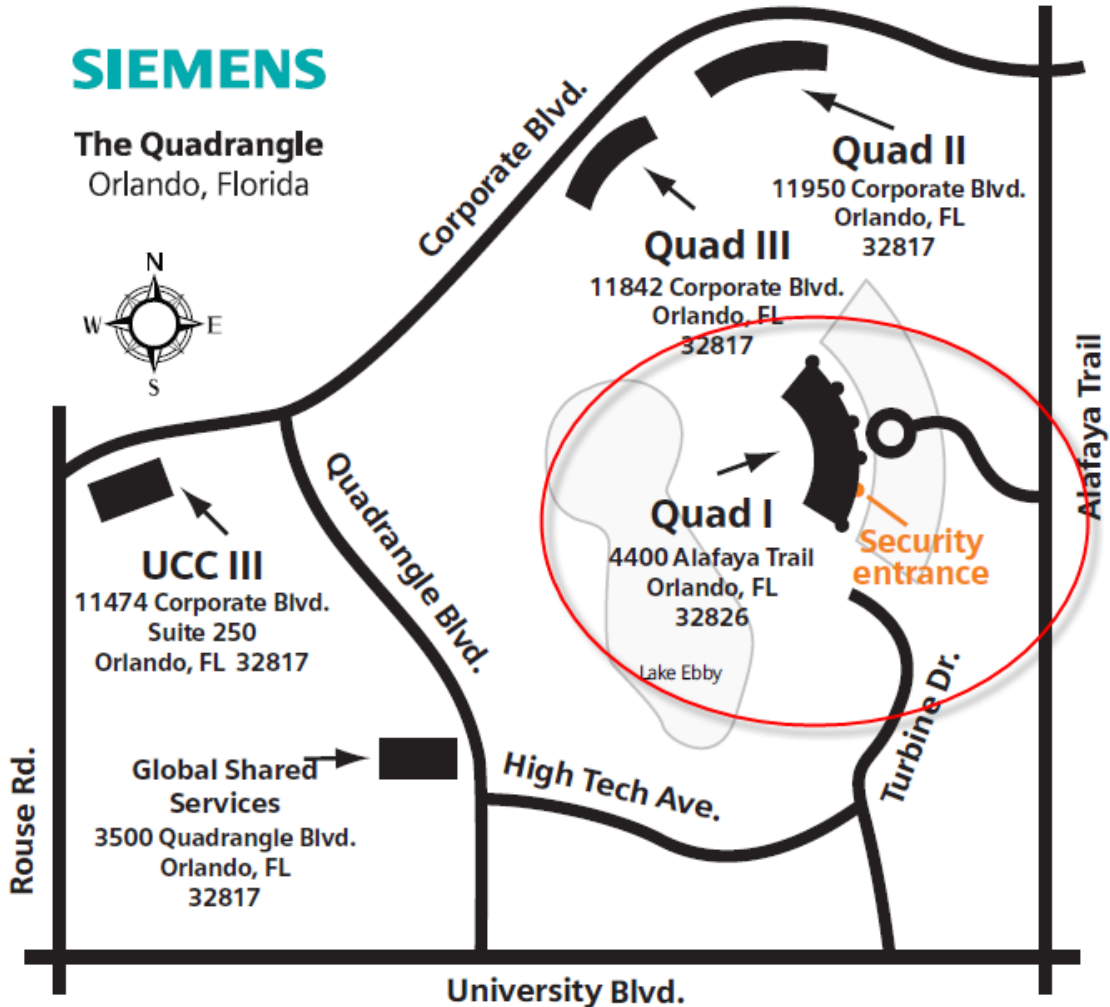

**Central Florida Section of the Society of Women Engineers
SciGirls Training
Saturday May 3rd 8 AM - 5 PM**

1. Enter Siemens main entrance from Alafaya Trail.
2. Turn left at stop sign – do not enter circle.
3. Park in any spot in the SE parking lot without a name sign.
4. Enter through the security entrance (marked in orange on the map). There is a small “security” sign outside the entrance. Press the button and you will be buzzed into the building.
5. Sign in at the security office on the left.
6. Wait to be escorted to the conference room on the 2nd floor.